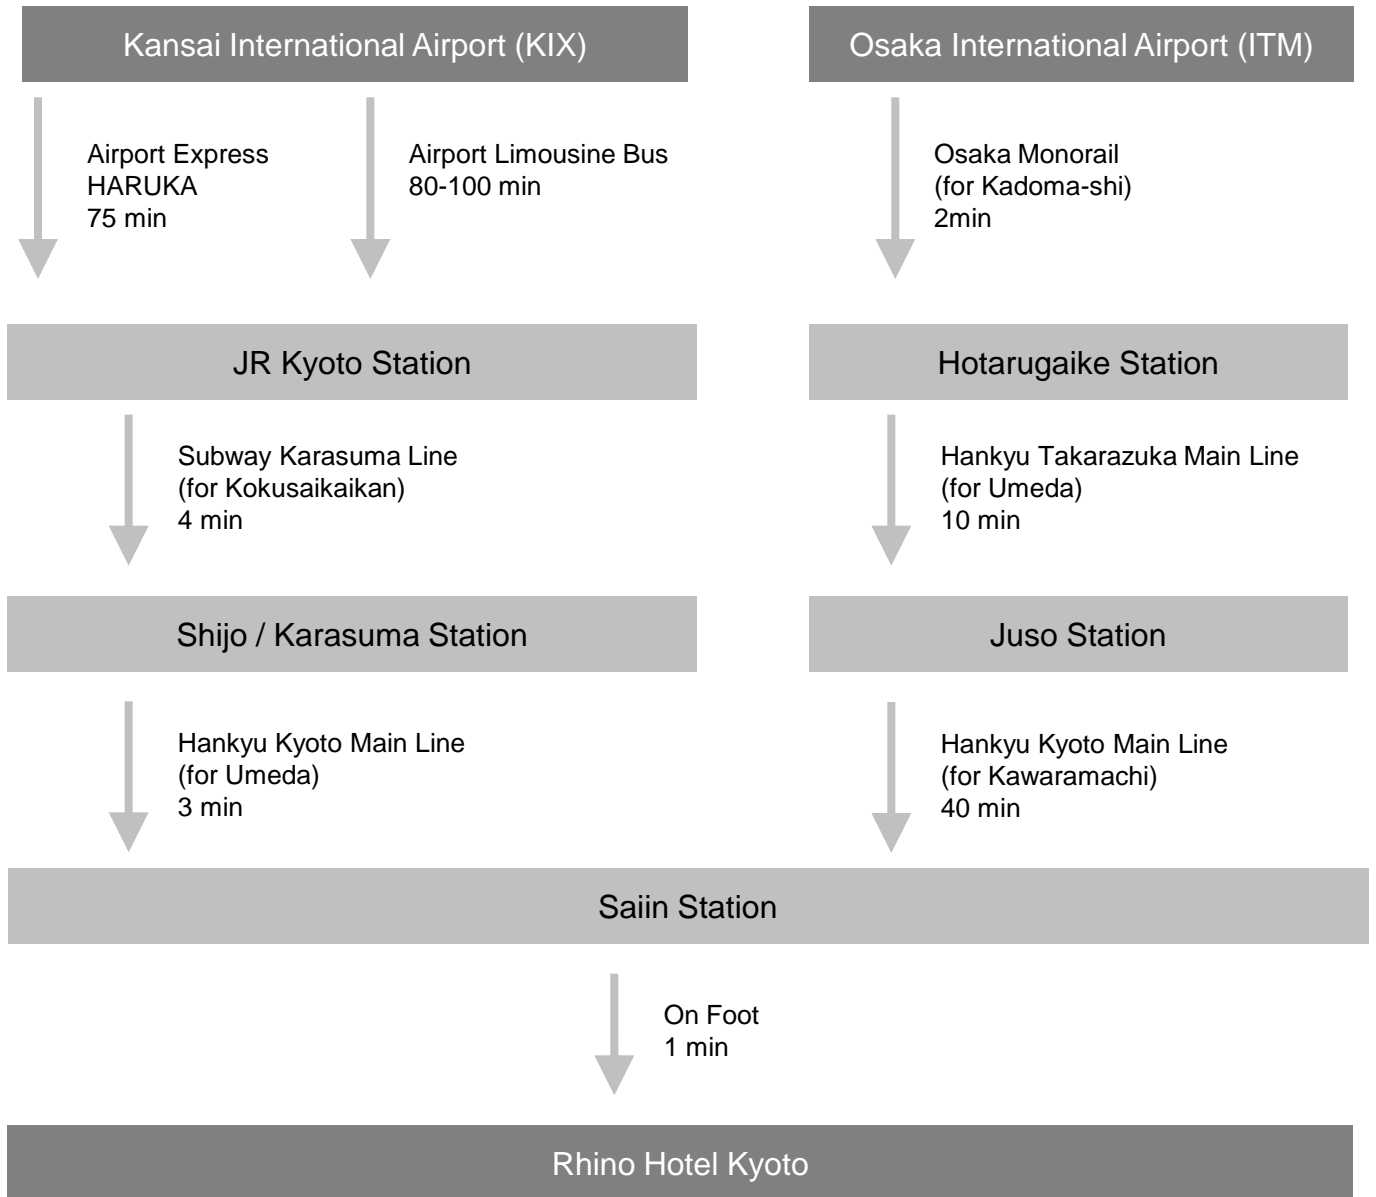

Rhino Hotel Kyoto

Access information

For booking taxi from the airport to Kyoto city, the following are recommended .

YASAKA TAXI: Phone : +81-75-803-4800

MK TAXI: Phone: +81-50-3786-6001 (English Available)